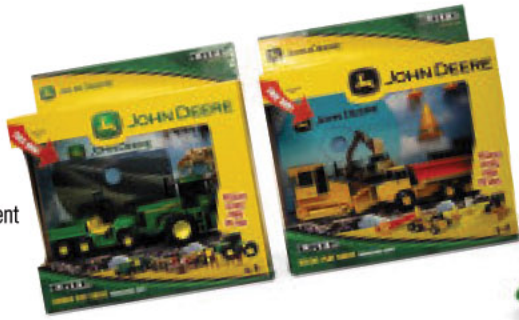

TBEK37484
Toys with DVD
Boxed Set Assortment
Pack: 6
Assortment may vary

NEW

TBEK37541
1:64 Die Cast Tractor
with Wagon Assortment
Pack: 8
Assortment may vary

TBEK37432
5-Piece Collect "N" Play
Construction Set Assortment
Pack: 6
Assortment may vary

TBEK37391
1:16 Tractor
with Implement
Set Assortment
Pack: 3
Assortment may vary

TBEK15811
RC Replacement Battery
Pack: 4

TBEK37441
11" Tractor with
Loader Assortment
Pack: 4
Assortment may vary
• Die Cast Hood with Plastic Chassis

TBEK15812
RC Replacement Charger
Pack: 4

TBEK37387
24" Radio Control
9520/9620 4WD
Tractor Assortment
Pack: 2

TBEK37527
Easy Movers
Radio Control Assortment
Pack: 4
Assortment may vary

TBEK35330
17" 4WD Tractor
with Removable Duals
Pack: 2
• Die Cast Hood with Plastic Chassis